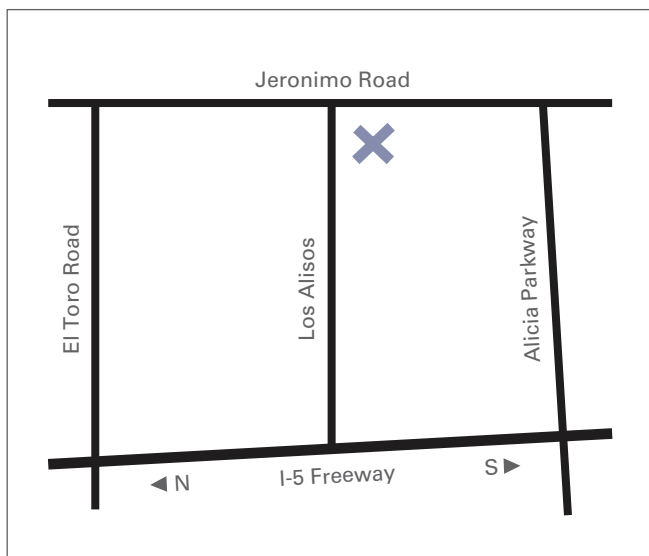

Showroom Hours

23462 Los Alisos Blvd,
Mission Viejo, California 92691

7:00 a.m. to 5:00 p.m. ~ Monday thru Friday
8:00 a.m. to 5:00 p.m. ~ Saturday
Closed ~ Sunday

Party Warehouse for Will Calls

3 Wrigley, Irvine, California 92618